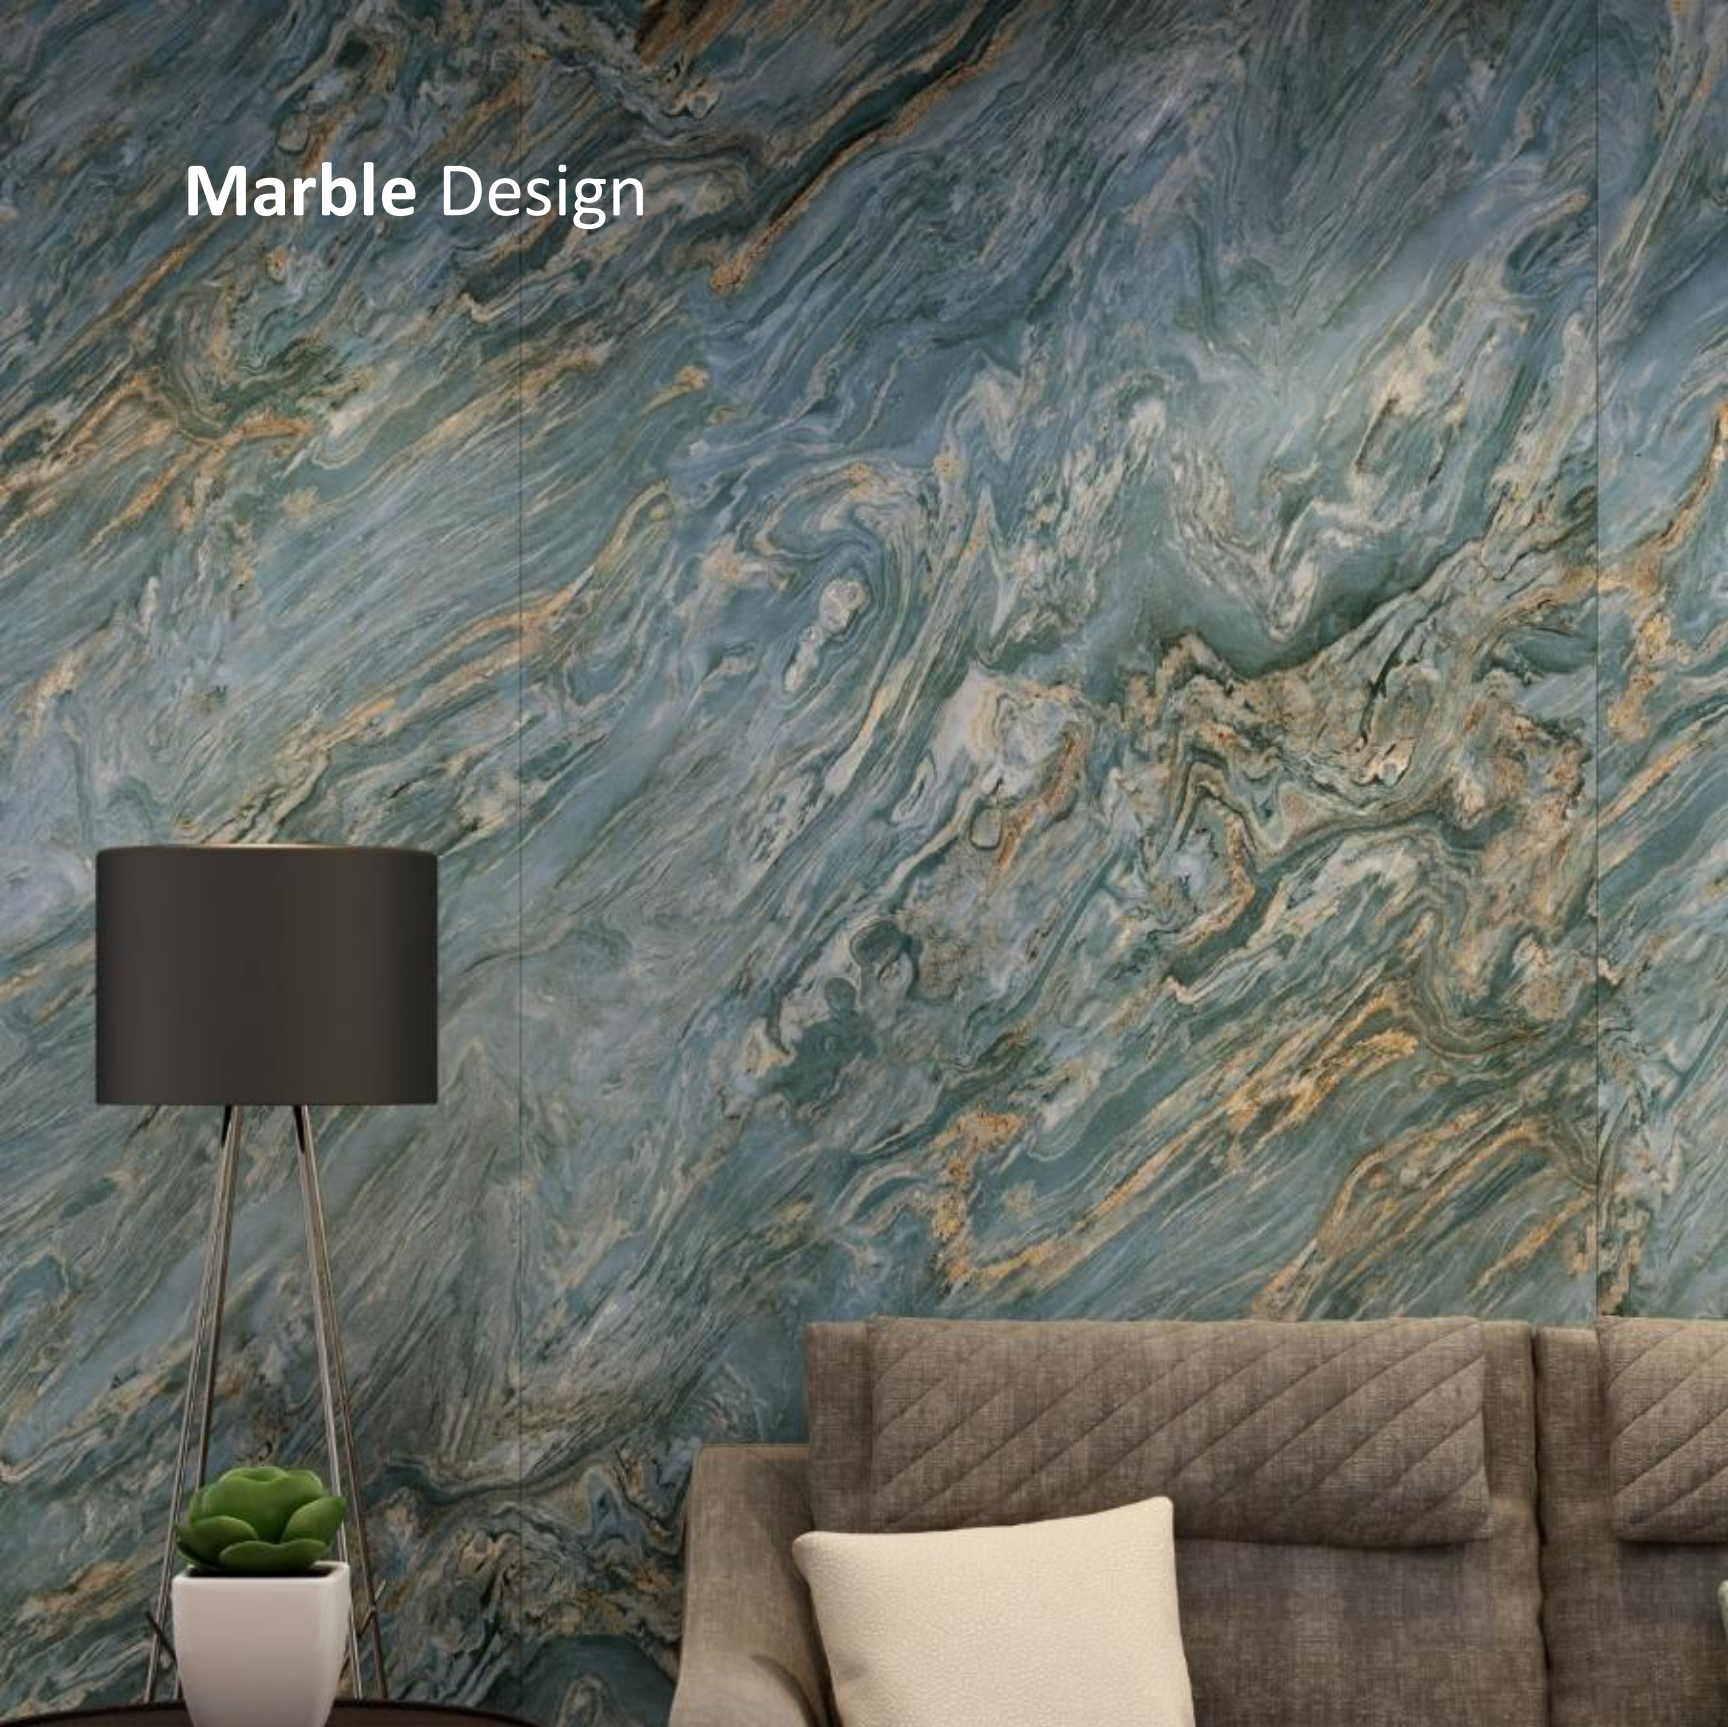

Marble Design