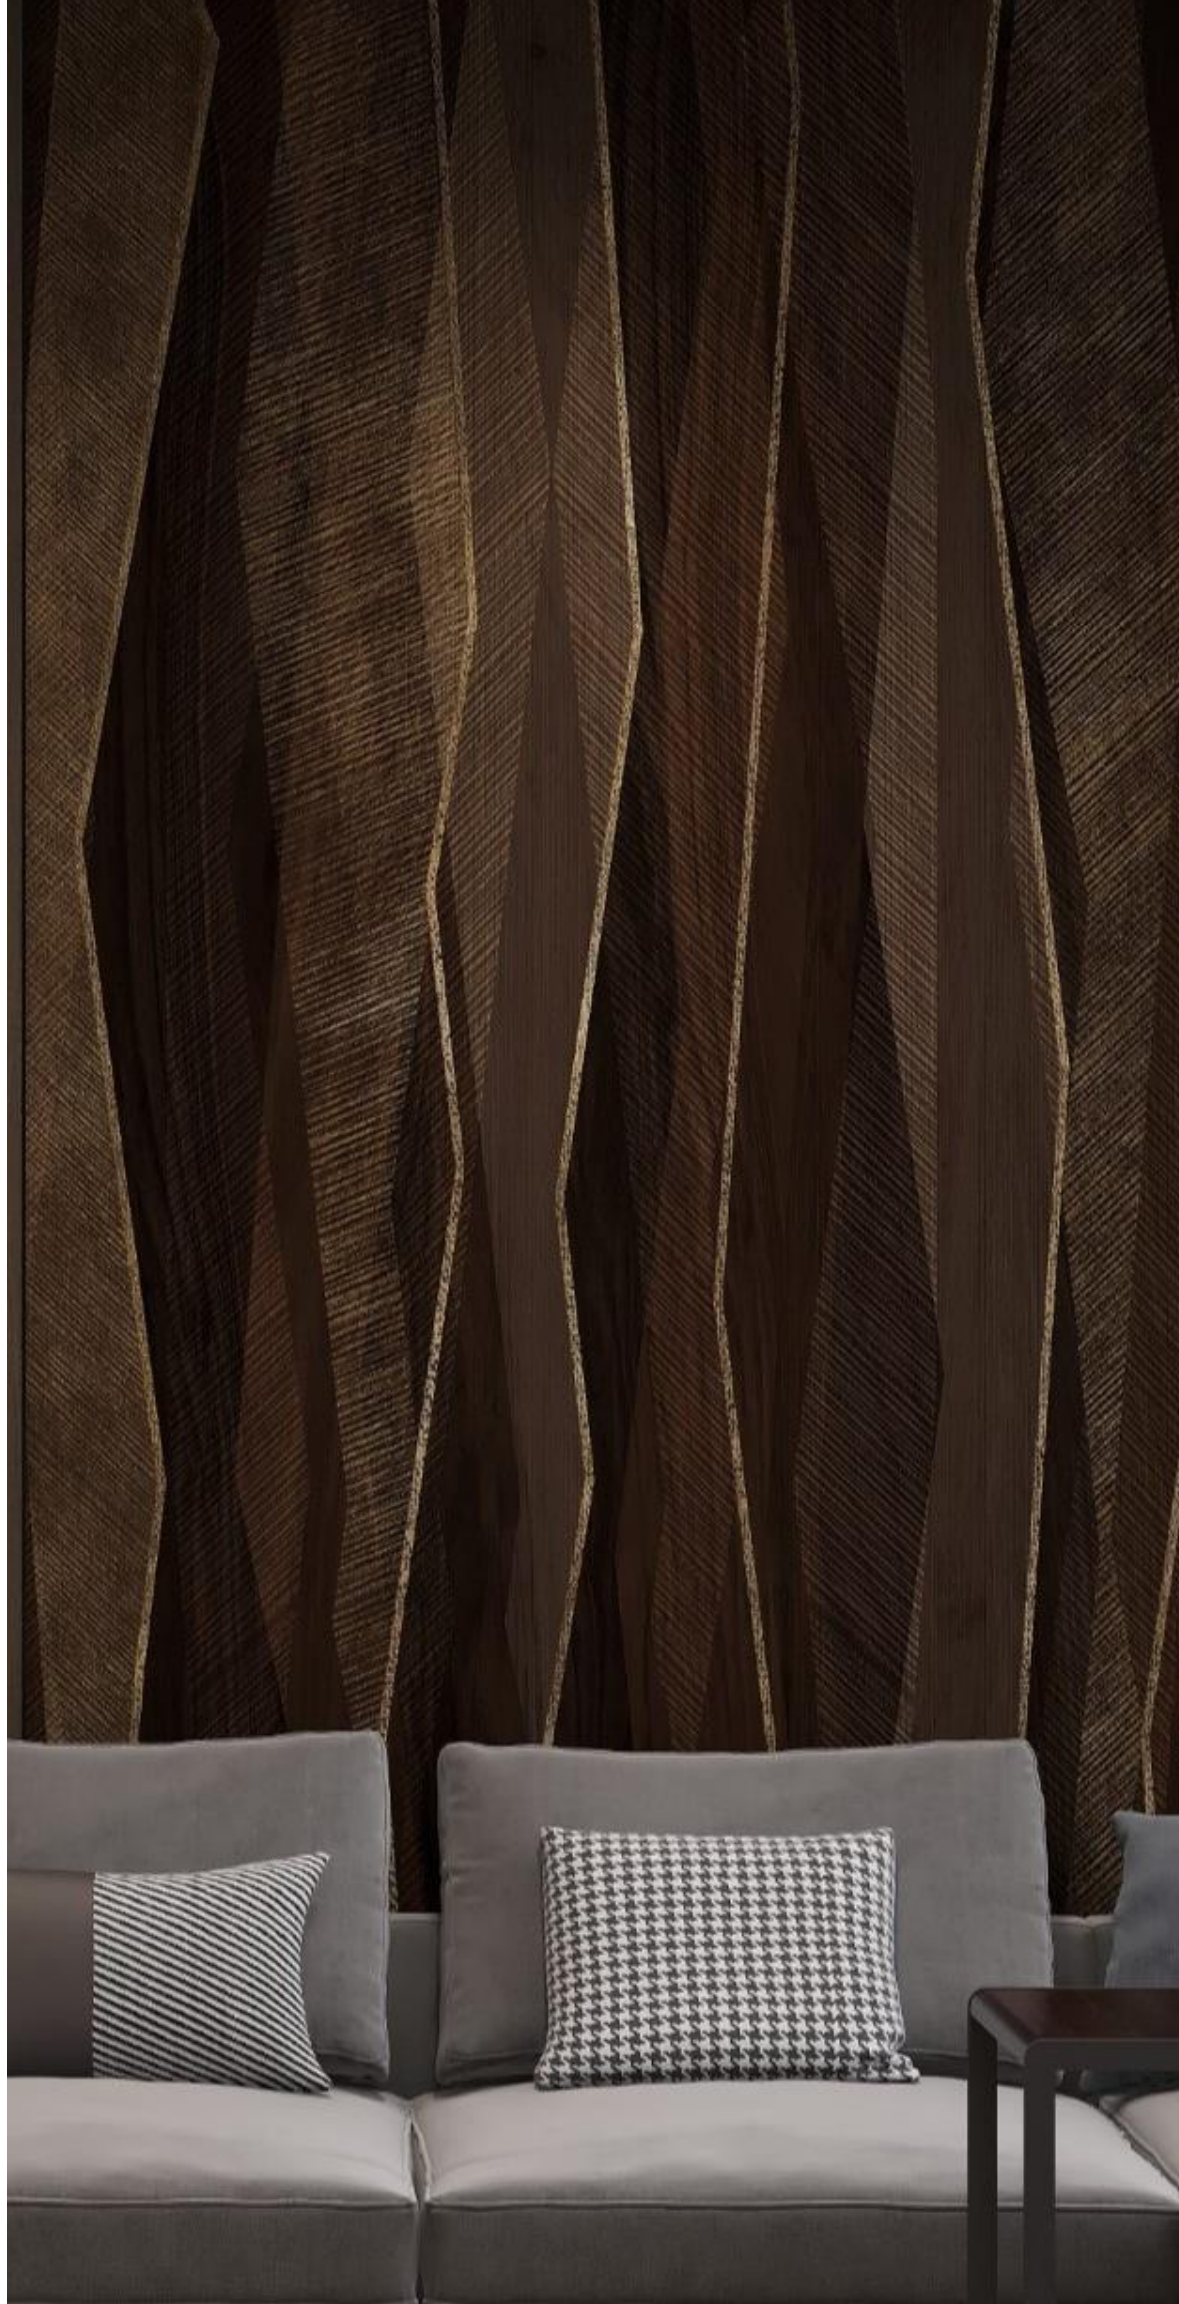

Wood Design