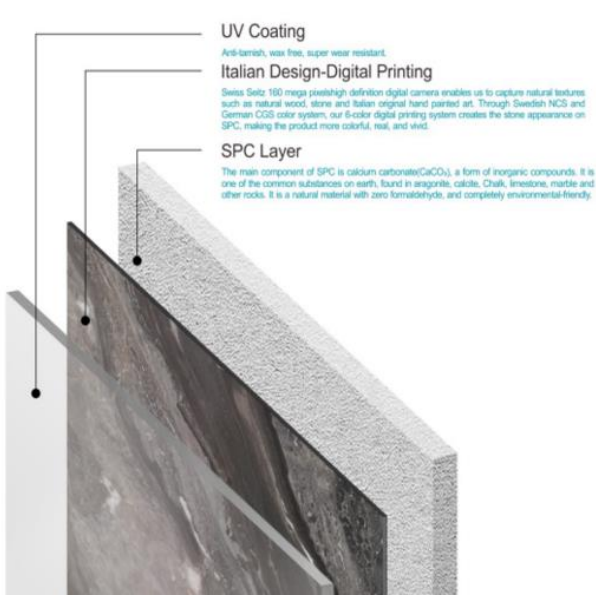

One Panel Seamlessly Connecting Ceiling and Floor

New Generation

Innovative Technology

Different Finishes

- 
 Italian design
- 
 Bendable
- 
 PET high glossy
- 
 Color matching
- 
 Natural visual effect
- 
 Waterproof
- 
 Flame Retardant
- 
 formaldehyde Free
- 
 Simple Installation
- 
 Wear resistant
- 
 Sound insulation

- 
Nano-silver antibacterial
- 
 Three-dimensional embossing process
- 
 Bendable
- 
 Waterproof
- 
 Mildew-proof
- 
 Flame Retardant
- 
 formaldehyde Free
- 
 Simple Installation
- 
 Wear resistant
- 
 Sound insulation