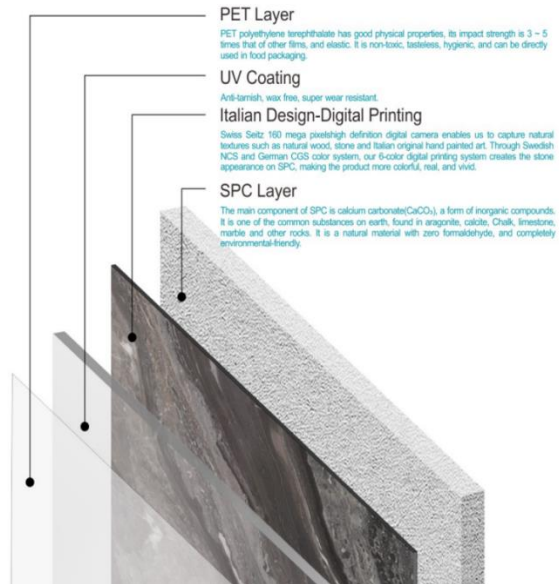

One Panel Seamlessly Connecting Ceiling and Floor

New Generation

Innovative Technology

Different Finishes

- 
 Italian design
- 
 Bendable
- 
 PET high glossy
- 
 Color matching
- 
 Natural visual effect
- 
 Waterproof
- 
 Flame Retardant
- 
 formaldehyde Free
- 
 Simple Installation
- 
 Wear resistant
- 
 Sound insulation

- 
Nano-silver antibacterial
- 
 Three-dimensional embossing process
- 
 Bendable
- 
 Waterproof
- 
 Mildew-proof
- 
 Flame Retardant
- 
 formaldehyde Free
- 
 Simple Installation
- 
 Wear resistant
- 
 Sound insulation