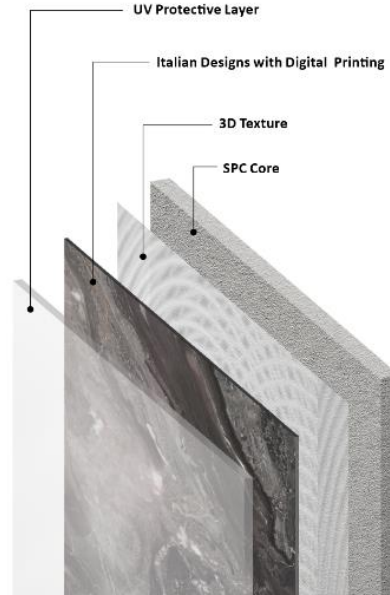

One Panel Seamlessly Connecting Ceiling and Floor

New Generation

Innovative Technology

Different Finishes

- 
 Italian design
- 
 Bendable
- 
 PET high glossy
- 
 Color matching
- 
 Natural visual effect
- 
 Waterproof
- 
 Flame Retardant
- 
 formaldehyde Free
- 
 Simple Installation
- 
 Wear resistant
- 
 Sound insulation

- 
Nano-silver antibacterial
- 
 Three-dimensional embossing process
- 
 Bendable
- 
 Waterproof
- 
 Mildew-proof
- 
 Flame Retardant
- 
 formaldehyde Free
- 
 Simple Installation
- 
 Wear resistant
- 
 Sound insulation