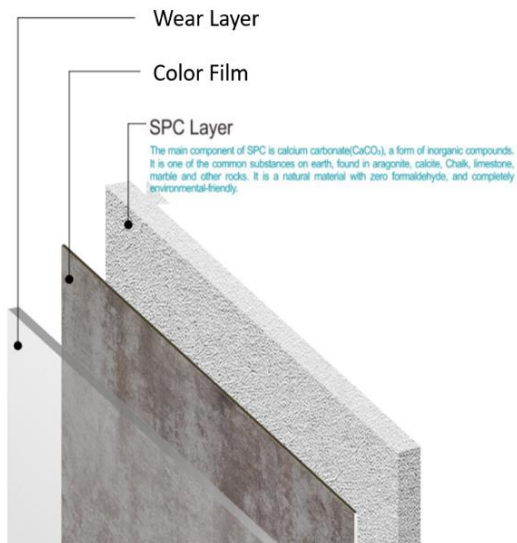

One Panel Seamlessly Connecting Ceiling and Floor

New Generation

Innovative Technology

Different Finishes

- 
 Italian design
- 
 Bendable
- 
 PET high glossy
- 
 Color matching
- 
 Natural visual effect
- 
 Waterproof
- 
 Flame Retardant
- 
 formaldehyde Free
- 
 Simple Installation
- 
 Wear resistant
- 
 Sound insulation

- 
Nano-silver antibacterial
- 
 Three-dimensional embossing process
- 
 Bendable
- 
 Waterproof
- 
 Mildew-proof
- 
 Flame Retardant
- 
 formaldehyde Free
- 
 Simple Installation
- 
 Wear resistant
- 
 Sound insulation